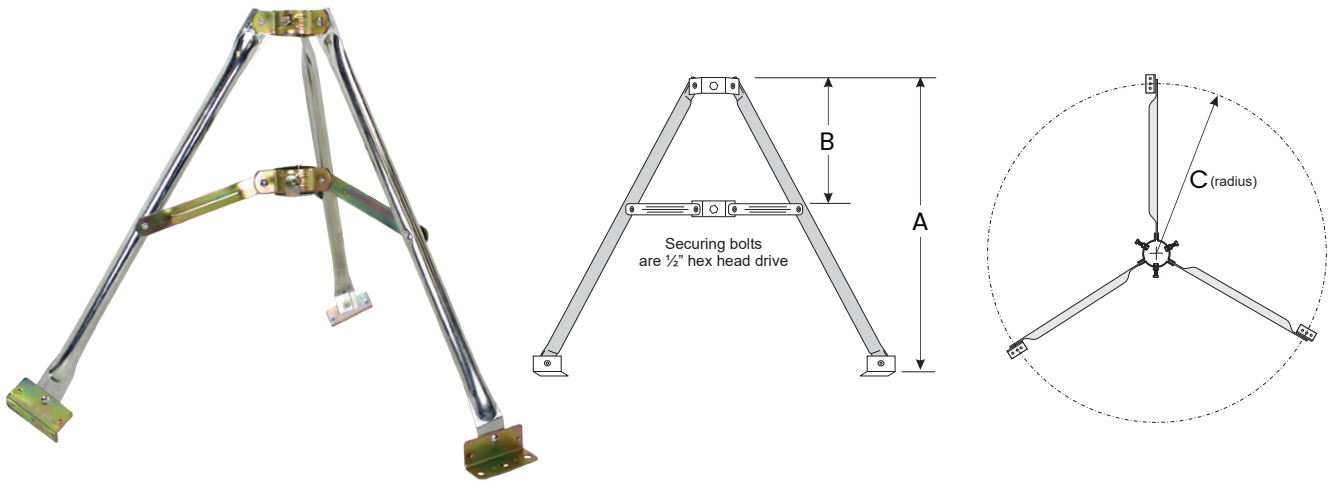

## Tripod

### Product Image and Diagram

**Portable or Permanent Tripods for Small Dishes or Off-Air Antennas**

### Features

- Sturdy steel construction
- Zinc / galvanized surfaces resist rust
- Mount on roofs, decks or any sturdy surface
- Swivel feet rotate to accommodate pitched surfaces
- Can be used as a portable tripod for RV use
- All models accommodate up to 2.0" mast pipe

### Mechanical Specifications

- A - 32 3/8"
- B - 12 5/8"
- C - 18"
- Leg Diameter - 1.25"