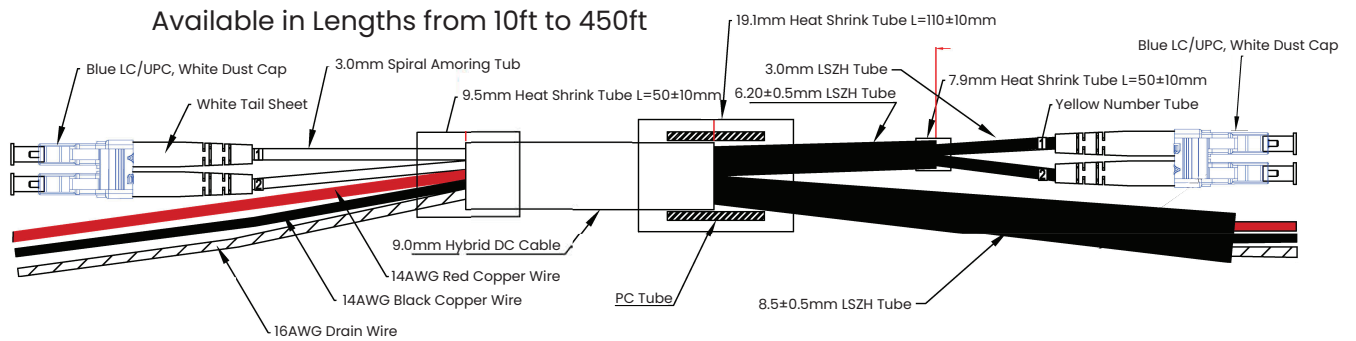

### Cable Diagram

### Cable Cross Section

### Technical Parameters

Breakout Tube	PC Tube
Number Tube	Yellow Number Tube
Heat Shrink Tube	9.5/7.9mm (.37/.31in)
Heat Shrink Tube	19.1mm (.75in)
LSZH Tube	8.5/6.0mm (.33/.24in)
Armored Tube	3.0mm (.12in)
Ferrule	LC/UPC
Parts	LC/UPC SM DX 3.0mm (.12in)
Cable	9.0mm (.35in) GD 14AWGx2+16AWG Cable Black G.657.A1