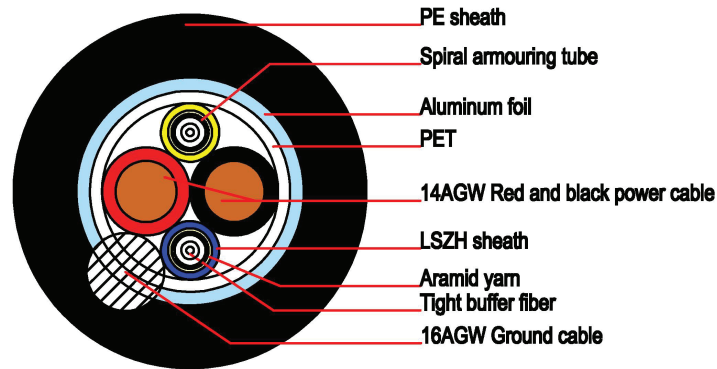

### Cable Diagram

### Cable Cross Section

### Technical Parameters

Breakout Tube	PC Tube
Number Tube	Yellow Number Tube
Heat Shrink Tube	9.5/7.9mm (.37/.31in)
Heat Shrink Tube	19.1mm (.75in)
LSZH Tube	8.5/6.0mm (.33/.24in)
Armored Tube	3.0mm (.12in)
Ferrule	LC/UPC
Parts	LC/UPC SM DX 3.0mm (.12in)
Cable	9.0mm (.35in) GD 14AWGx2+16AWG Cable Black G.657.A1